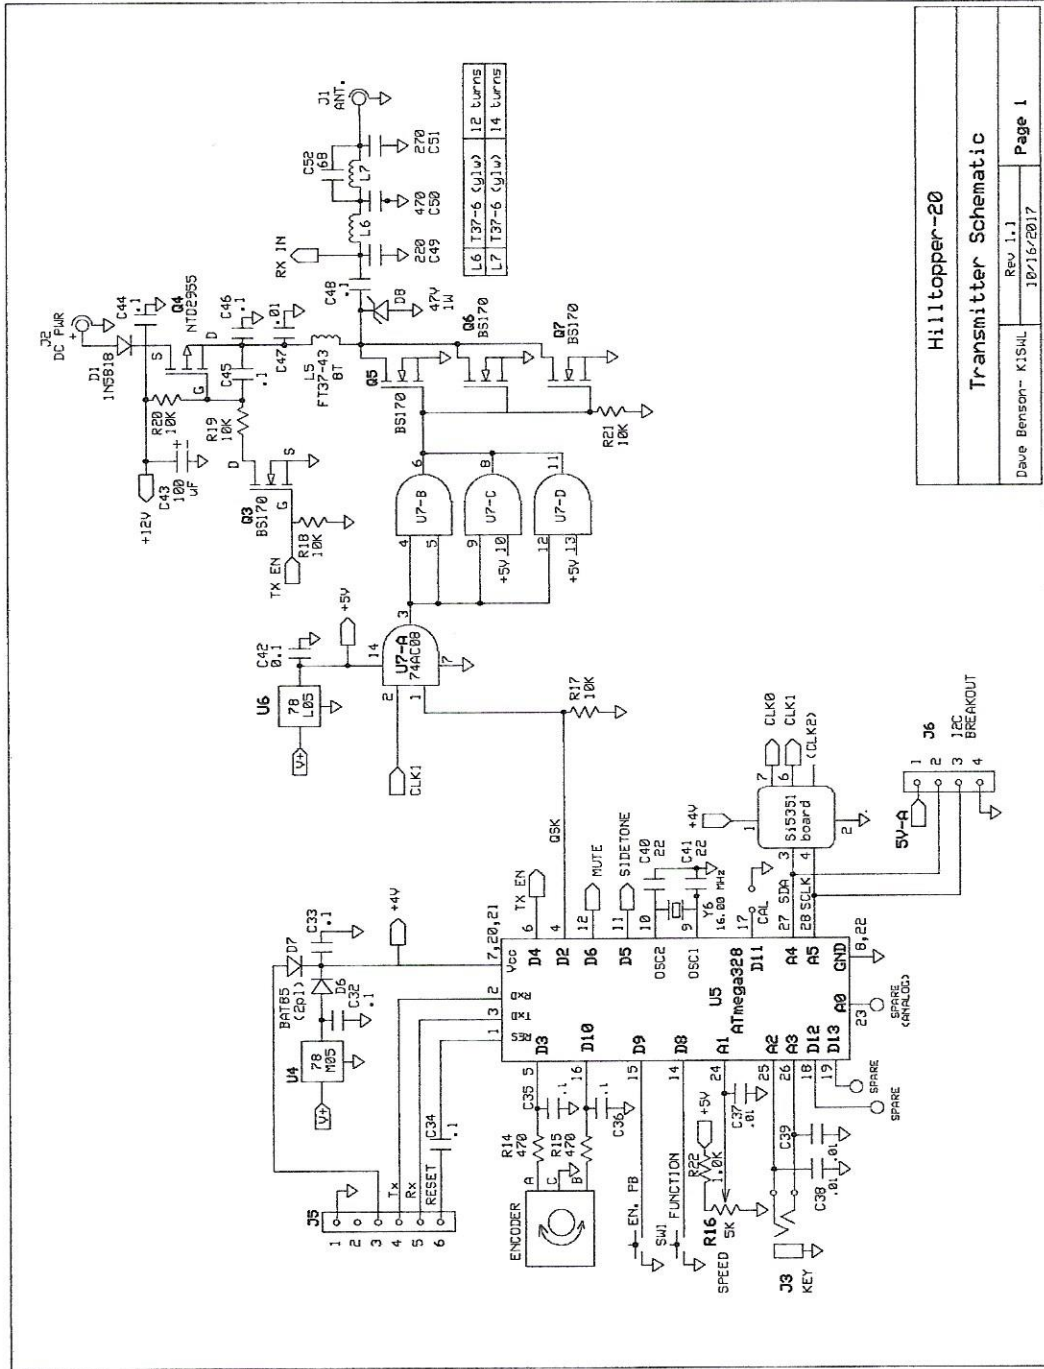

Receiver Schematic:

Hilltopper-20	
Receiver Schematic	
Rev. 1.1	11/9/2017
Dave Benson- K1SWL	Page 1

Transmitter/Controller Schematic:

Hilltopper-20
 Transmitter Schematic
 Dave Benson K1SWL Rev 1.1
 10/16/2017 Page 1