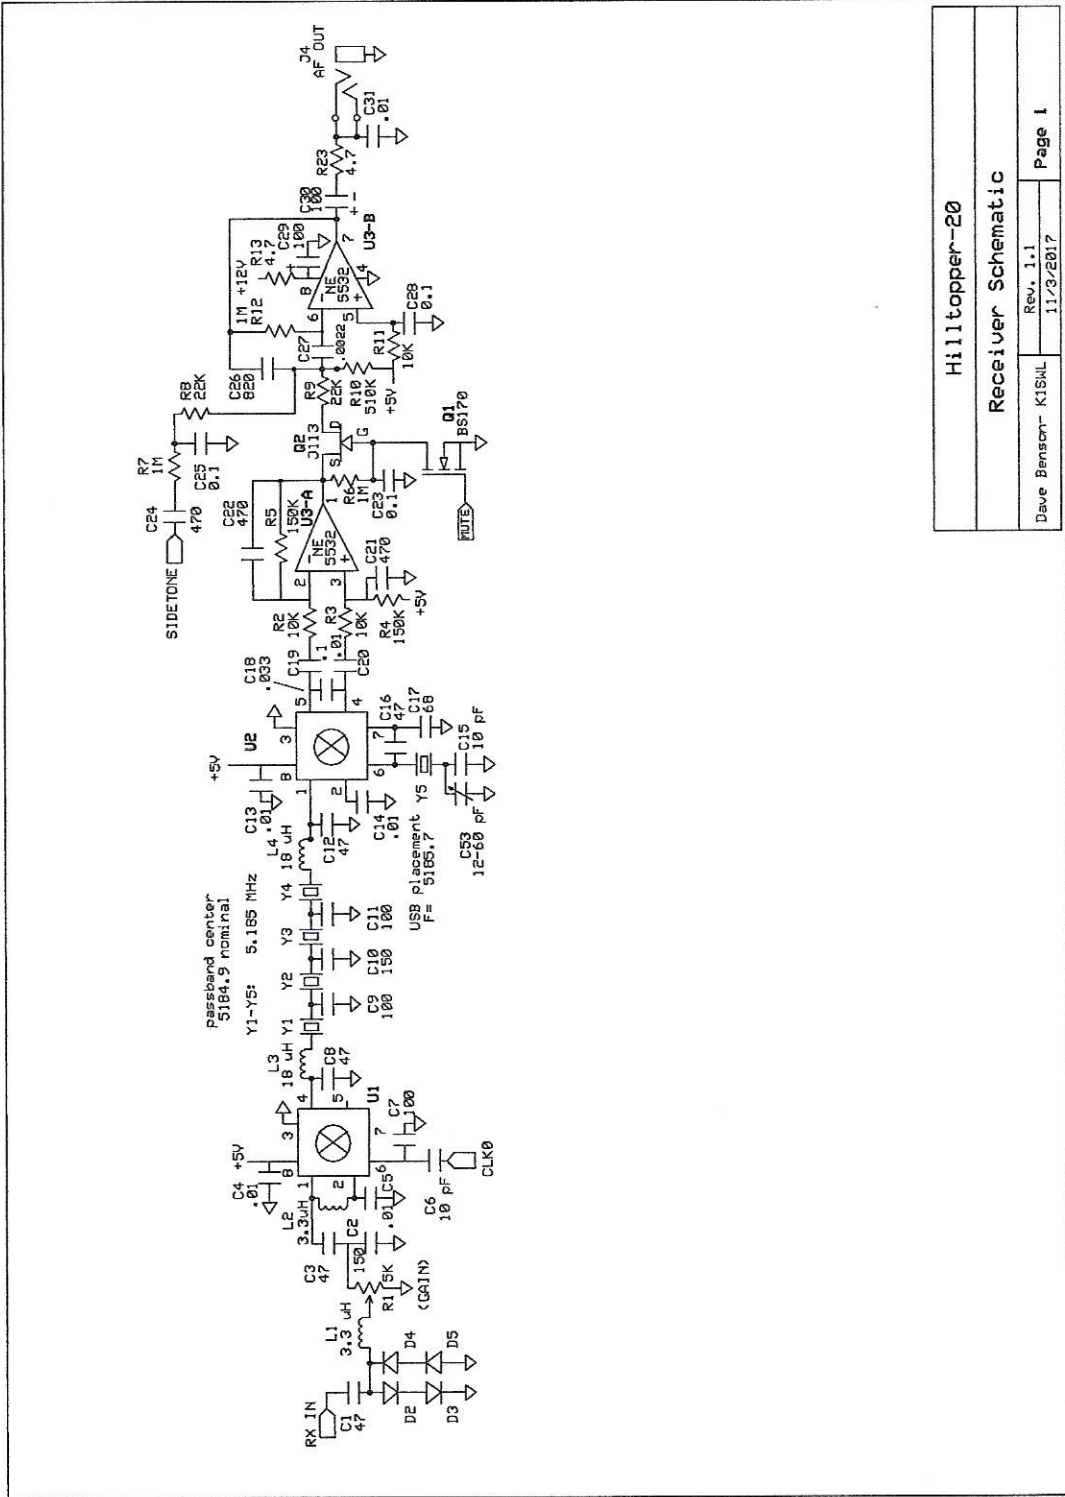

Receiver Schematic:

Hilltopper-20	
Receiver Schematic	
Rev. 1.1	11/9/2017
Dave Benson- K1SWL	Page 1

Transmitter/Controller Schematic:

Hilltopper-20
 Transmitter Schematic
 Dave Benson K1SWL Rev 1.1
 10/16/2017 Page 1